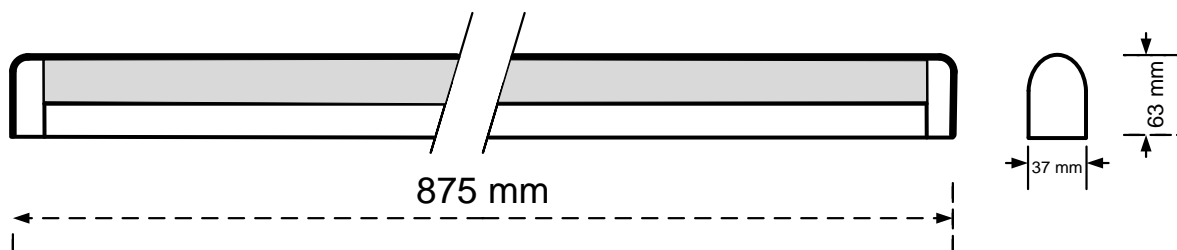

Dimensional Drawing

ELMASCO INDUSTRIES S.A.

Head Office : 44 K. Palama, 14343 N. Chalkidona, Athens, Greece
Production Plant : Ag. Adrianos, 21100 Nafplio, Greece
Email: elmasco@elmasco.eu

Tel : +30 210 2583100
Fax: +30 210 2583107